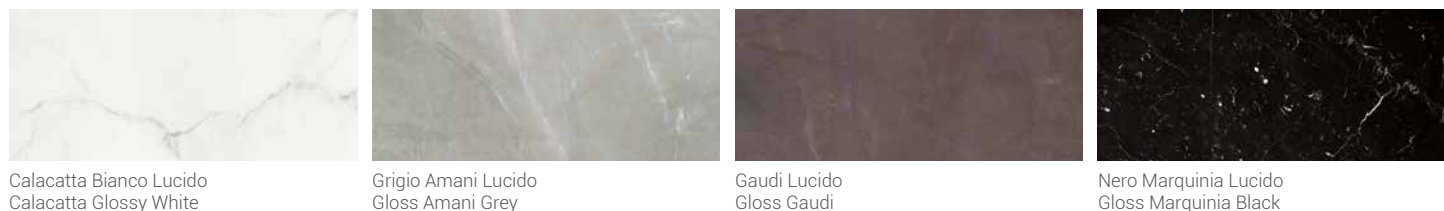

Resina Materica / Stone Effect Resin

Top e Alzatine
Tops and Backsplashes

Gres Ceramico / Ceramic Gres

Top e Alzatine
Tops and Backsplashes

GRUPPO 1

GRUPPO2

Marmi Naturali e Tecnici / Natural and Technical Marbles

Top e Alzatine
Tops and Backsplashes

CATEGORIA A

CATEGORIA C

NB. Le immagini delle finiture sono indicative, per la reale tonalità rifarsi alla campionatura colori
NB. The images of the finishes are indicative, for the real shade refer to the colour samples

HPL Stratificato / HPL Layered

Top - Lavabi - Mobili e Complementi
Top - Washbasins - Furniture and Complements

Cuore Nero / Black Core

Cuore Colore / Colour Core

Laminato Fenix / Fenix Laminate

Scegliendo un top in laminato Fenix è possibile abbinare anche basi e complementi con le nostre laccature in tinta.
When you choose a Fenix laminate top, you can coordinate bases and accessories with our matching lacquers.

Top - Mobili Laccature in Tinta
Tops - Furniture Lacquered in Tint

Ocritech / Ocritech

Top e Alzatine
Tops and Backsplashes