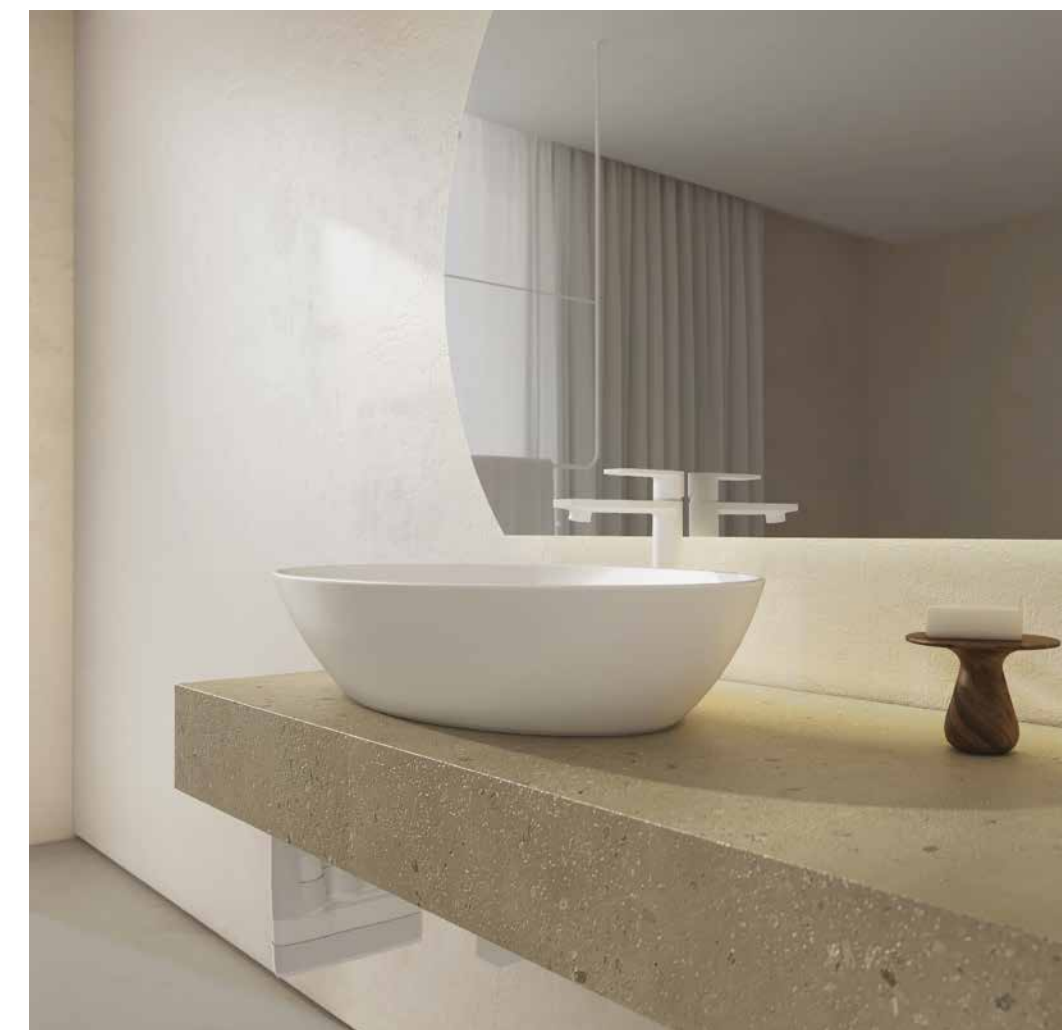

Basi contenitori **Profilo Cannettato** laccato Bianco Opaco con accessori in tinta come i pensili con scocca in metallo, schienale e ripiani in HPL.

Units in matte white lacquered **Cannettato** with matching accessories such as wall units with metal body and HPL back panel and shelves.

Profilo **Cannettato**

Soft colours and tactile surfaces evoke the harmony and simplicity of nature. You seem to feel the water flowing between pebbles and find a feeling of peace and connection.

Il Lavabo semi-incasso **Softly-midy** in Ceramica Bianco Opaco si integra perfettamente con il Top scatolato in HPL Stratificato Dionysus-Cuore Colore.

The semi-inset **Softly-midy** washbasin in matte white ceramic integrates perfectly with the boxed top in Dionysus-Colour Core HPL.