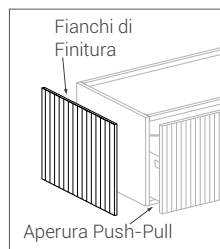

Tutti i mobili della serie Ri-Tratto possono essere forniti con ante e cassetti Premi-Apri. Con questa Tipologia di apertura, per una migliore resa estetica, è sempre consigliato l'utilizzo dei fianchi di finitura.

All the furniture in the Ri-Tratto collection can be supplied with push-pull doors and drawers. For the best aesthetic results, we recommend using side panels with this type of opening.