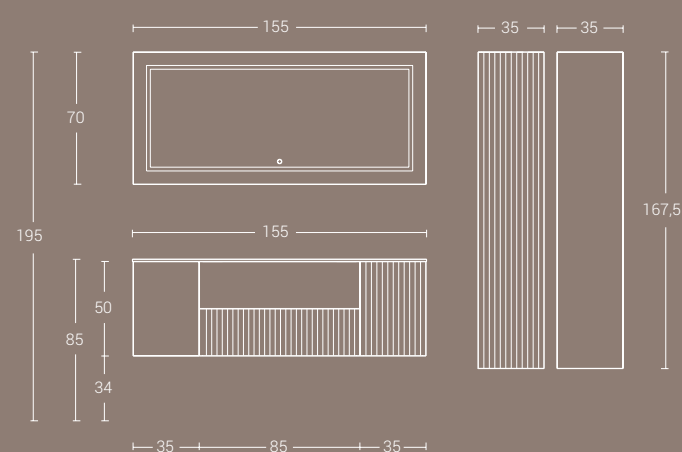

RI-TRATTO

RT/14

Nel gioco di sovrapposizioni, tattili e visivi, i due elementi si compenetreranno tra loro come in un abbraccio. Ricordiamo quasi lo "yin e lo yang", dove le due parti opposte si abbracciano in armonia.

Misure : L.155 - P.50

Basi e complementi in *Profilo Cannettato* Rovere Biscotto e HPL Brixia Botticino-Cuore Colore in coordinato con il Top con vasca integrata. Specchio a filo Lucido retroilluminato con sabbiatura interna e interruttore touch.

Units and accessories in Biscuit Oak *Cannettato* and Brixia Botticino-Colour Core HPL, coordinating with the top and integrated basin. Mirror with backlit perimeter, frosted border and touch switch.