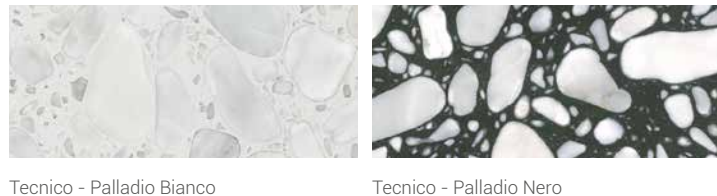

CATEGORIA C